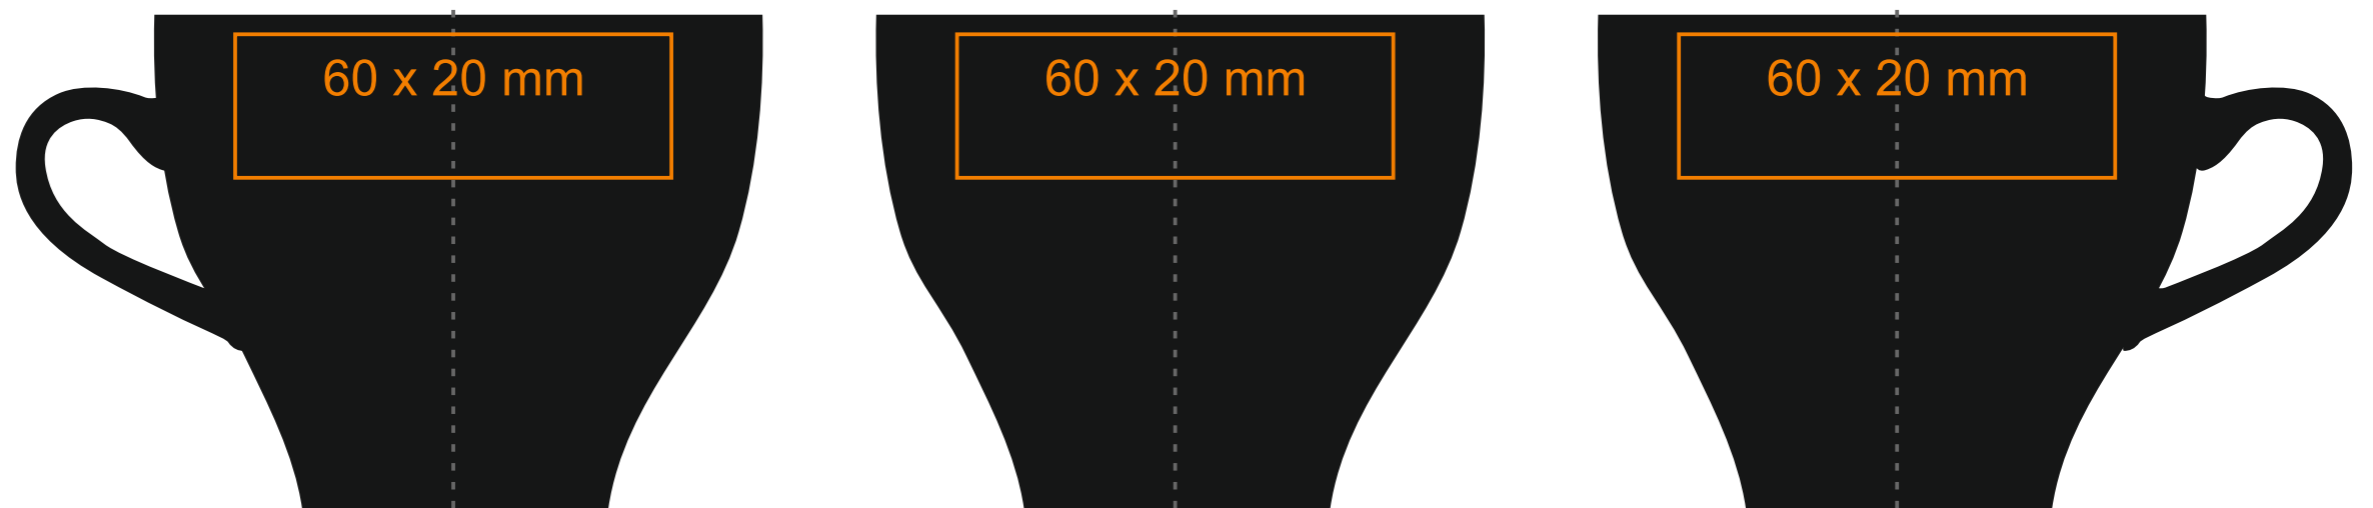

C247 Verona Nero Set

70 ml / h: 58 mm / Ø 61 mm

Saucer Ø 107 mm

Imprint on the inside 30 x 10 mm
Imprint on the bottom inside Ø 15 mm
Imprint on the bottom outside Ø 20 mm

*In the case of projects for transfer print running outside of the standard print area, please contact our sales department.

[How to prepare print material](#)

meaning

— Transfer Print
— Sensitive Touch

C247 Verona Nero Set

130 ml / h: 65 mm / Ø 80 mm

Saucer Ø 126 mm

Imprint on the handle	30 x 5 mm
Imprint on the inside	30 x 10 mm
Imprint on the bottom inside	Ø 25 mm
Imprint on the bottom outside	Ø 20 mm

220 ml / h: 70 mm / Ø 86 mm

Saucer Ø 140 mm

- Imprint on the handle 30 x 5 mm
- Imprint on the inside 30 x 10 mm
- Imprint on the bottom inside Ø 25 mm
- Imprint on the bottom outside Ø 20 mm

*In the case of projects for transfer print running outside of the standard print area, please contact our sales department.