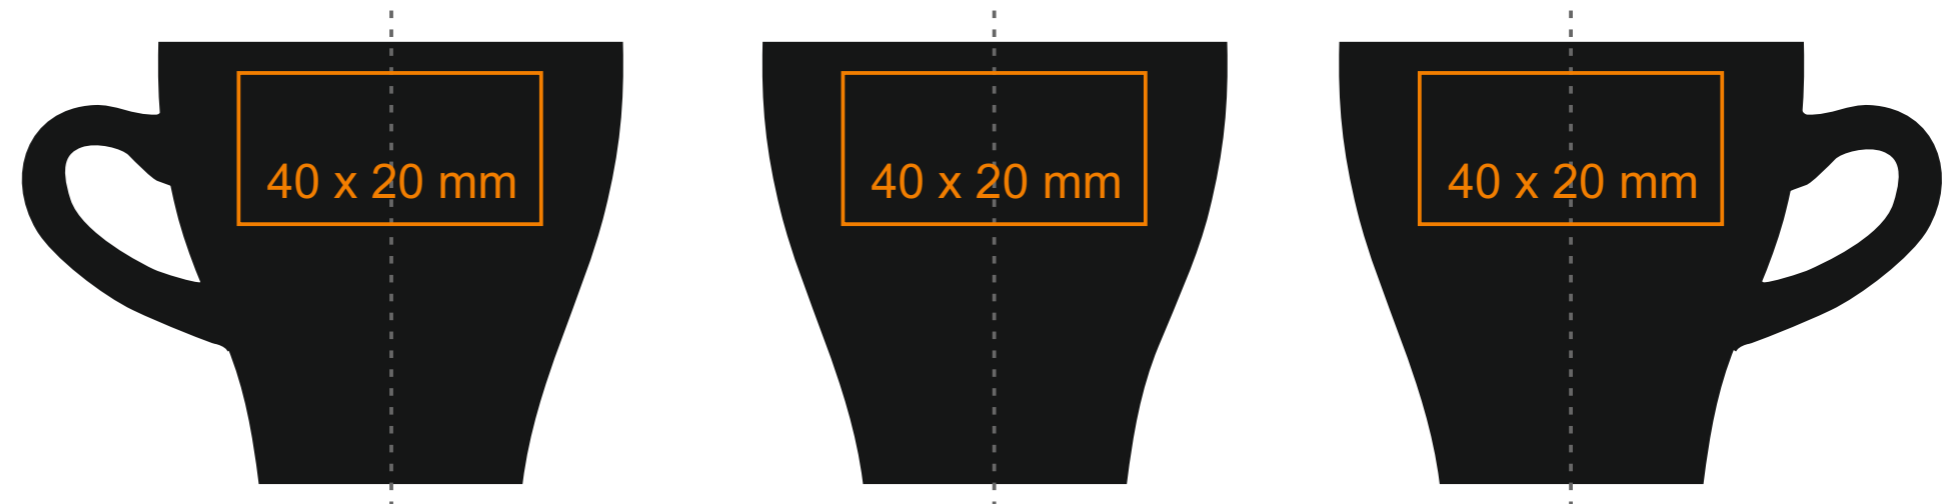

C247 Verona Nero Set

70 ml / h: 58 mm / Ø 61 mm

Saucer Ø 107 mm

Imprint on the inside 30 x 10 mm
Imprint on the bottom inside Ø 15 mm
Imprint on the bottom outside Ø 20 mm

*In the case of projects for transfer print running outside of the standard print area, please contact our sales department.

[How to prepare print material](#)

meaning

— Transfer Print
— Sensitive Touch

C247 Verona Nero Set

130 ml / h: 65 mm / Ø 80 mm

Saucer Ø 126 mm

Imprint on the handle	30 x 5 mm
Imprint on the inside	30 x 10 mm
Imprint on the bottom inside	Ø 25 mm
Imprint on the bottom outside	Ø 20 mm

220 ml / h: 70 mm / Ø 86 mm

Saucer Ø 140 mm

- Imprint on the handle 30 x 5 mm
- Imprint on the inside 30 x 10 mm
- Imprint on the bottom inside Ø 25 mm
- Imprint on the bottom outside Ø 20 mm

*In the case of projects for transfer print running outside of the standard print area, please contact our sales department.