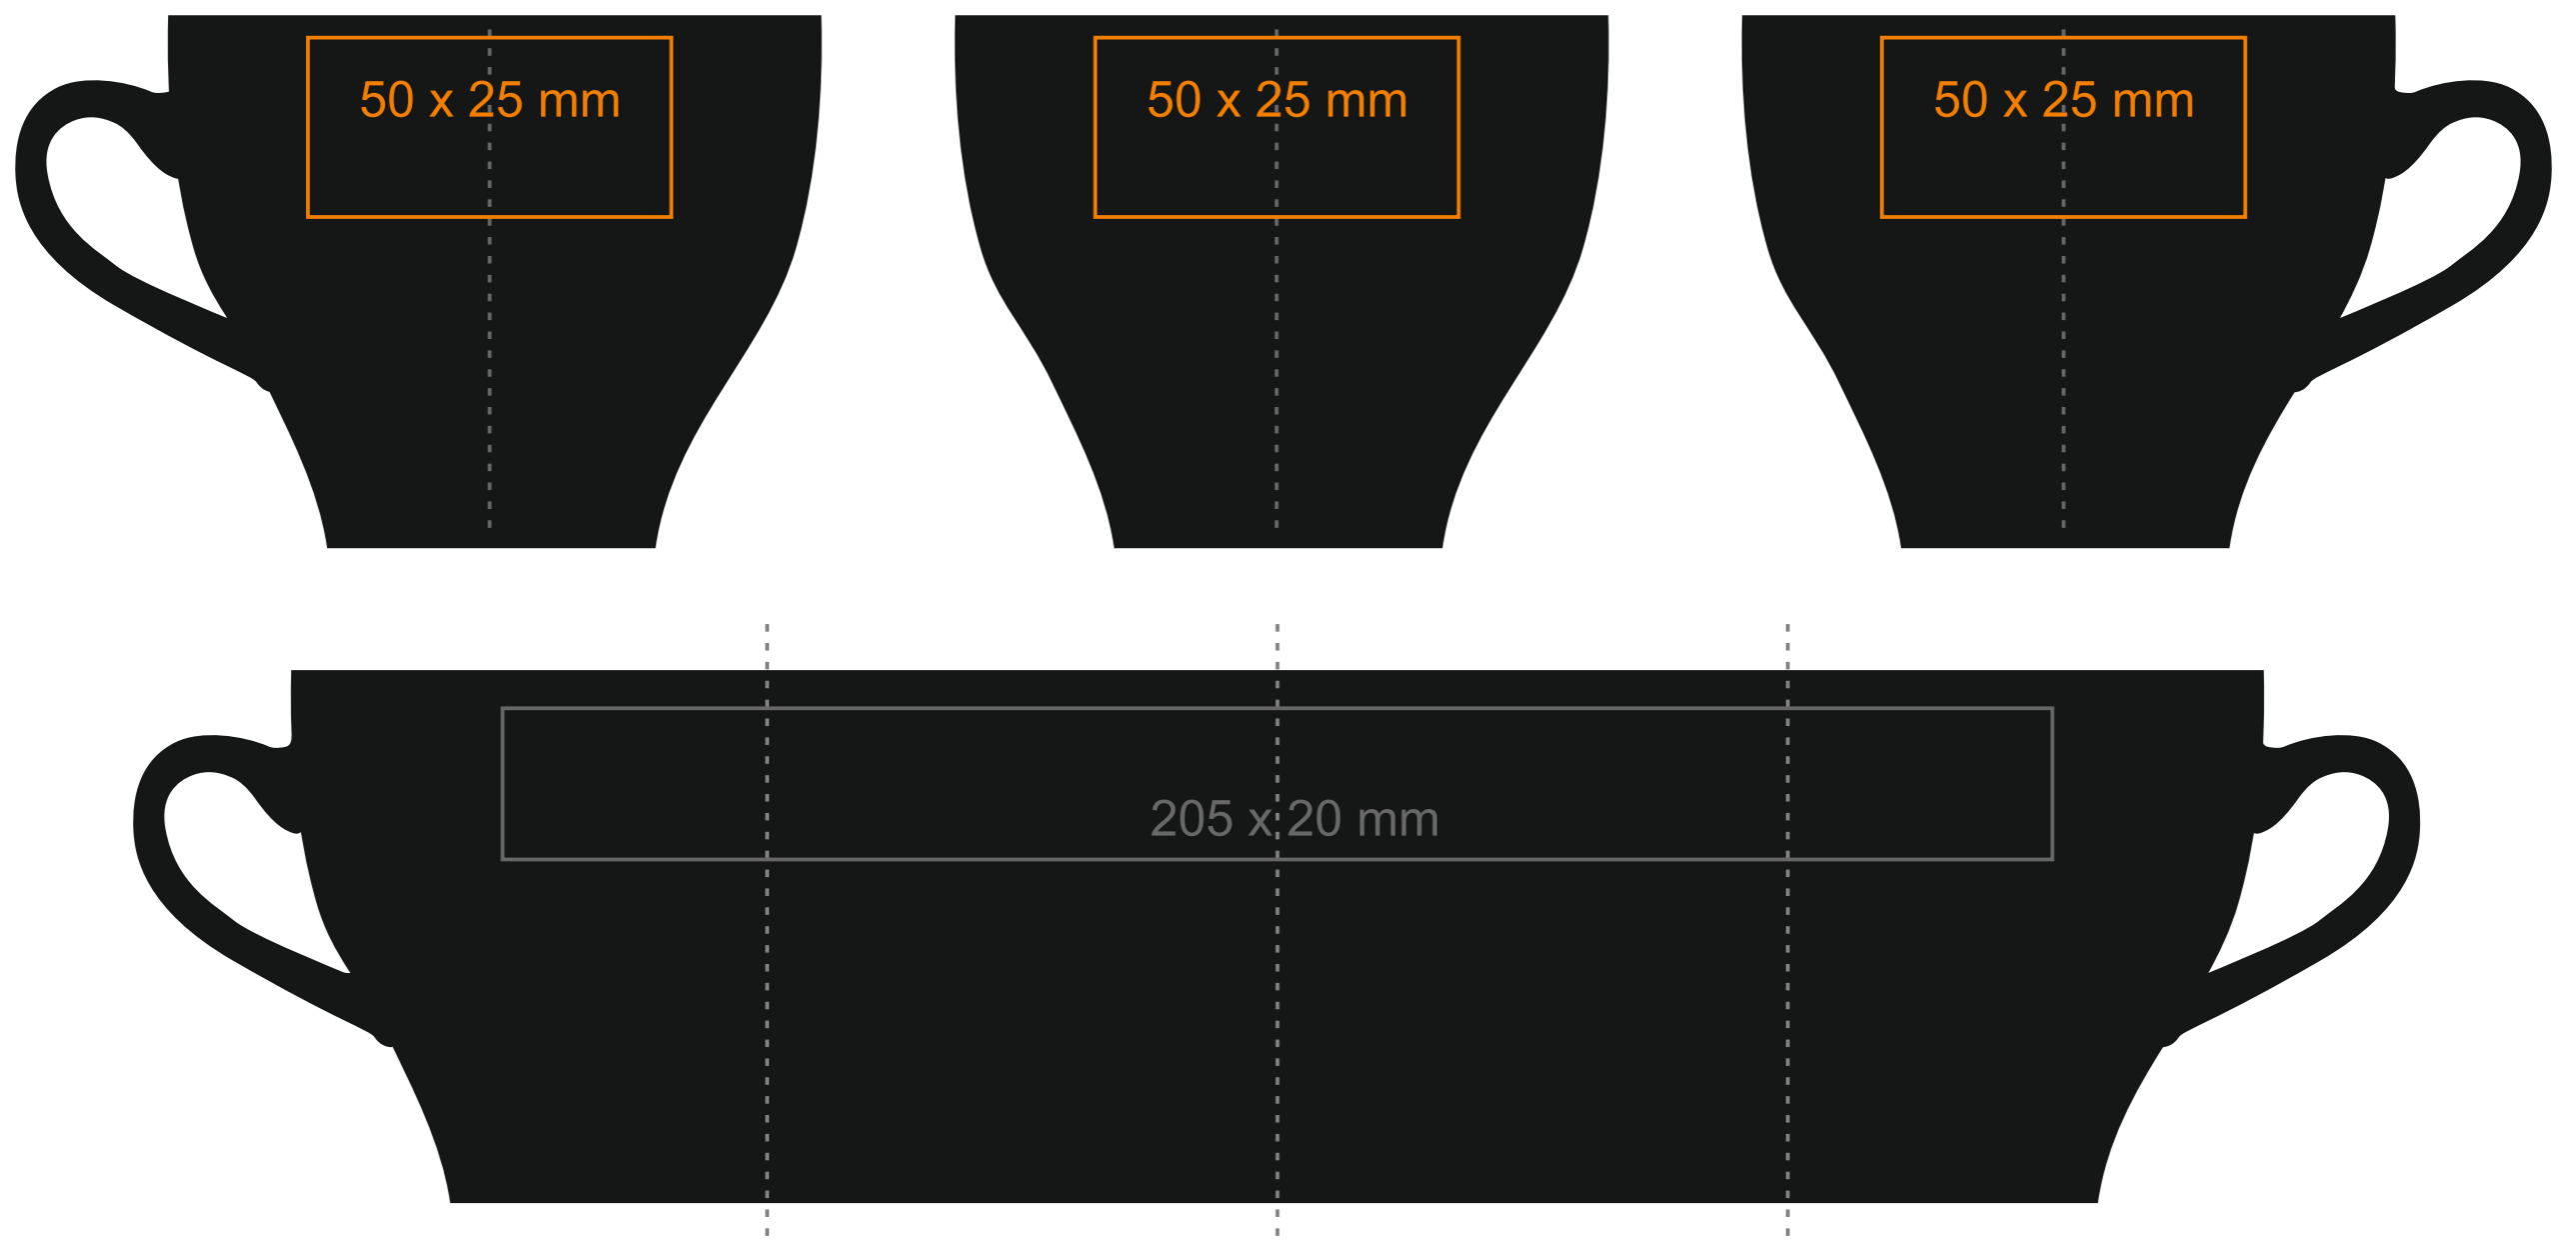

C247 Verona Nero Set

70 ml / h: 58 mm / Ø 61 mm

Saucer Ø 107 mm

Imprint on the inside 30 x 10 mm
Imprint on the bottom inside Ø 15 mm
Imprint on the bottom outside Ø 20 mm

*In the case of projects for transfer print running outside of the standard print area, please contact our sales department.

[How to prepare print material](#)

meaning

— Transfer Print
— Sensitive Touch

C247 Verona Nero Set

130 ml / h: 65 mm / Ø 80 mm

Saucer Ø 126 mm

Imprint on the handle	30 x 5 mm
Imprint on the inside	30 x 10 mm
Imprint on the bottom inside	Ø 25 mm
Imprint on the bottom outside	Ø 20 mm

*In the case of projects for transfer print running outside of the standard print area, please contact our sales department.

[How to prepare print material](#)

meaning

— Transfer Print
— Sensitive Touch

C247 Verona Nero Set

220 ml / h: 70 mm / Ø 86 mm

Saucer Ø 140 mm

- Imprint on the handle 30 x 5 mm
- Imprint on the inside 30 x 10 mm
- Imprint on the bottom inside Ø 25 mm
- Imprint on the bottom outside Ø 20 mm

*In the case of projects for transfer print running outside of the standard print area, please contact our sales department.